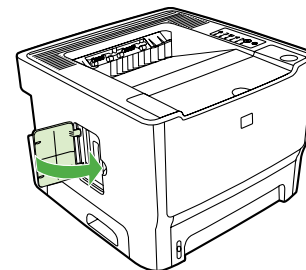

2

Unplug all remaining cables and cords from the printer.

3

Carefully open the DIMM access door located on the left side of the printer.

4

Remove the DIMM from the anti-static bag it came in, grasping the DIMM along the top edge away from the gold contacts.

5

The DIMM has a notch cut in the edge between some of the gold contacts. Orient the DIMM so this notch aligns with the bump in the printer's connector and insert the DIMM into the connector.

6

Press the DIMM body in until the metal retaining pins click.