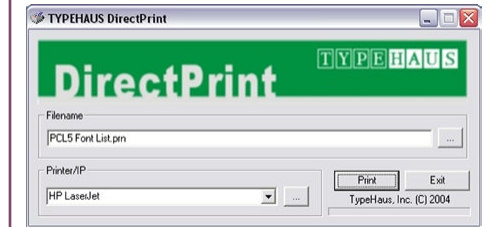

Congratulations!

You are now ready to print scalable bar codes using your printer. The CD that came with your Scalable BarCode Font Set contains an application for testing the new capabilities.