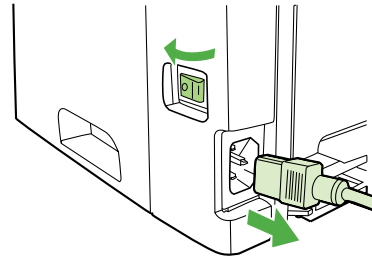

# Installation & Test Guide

For HP LaserJets & MFPs with 144 Pin DIMM

Extending the Resources and Abilities of Your Printer

1

Use the power switch to turn off the printer and then unplug the power cord from the printer.

2

Unplug all remaining cables and cords from the printer.

3

Carefully open the DIMM access door located on the left side of the printer.

4

Remove the DIMM from the anti-static bag it came in, grasping the DIMM along the top edge away from the gold contacts.

5

The DIMM has a notch cut in the edge between some of the gold contacts. Orient the DIMM so this notch aligns with the bump in the printer's connector and insert the DIMM into the connector.

6

Press the DIMM body in until the metal retaining pins click.