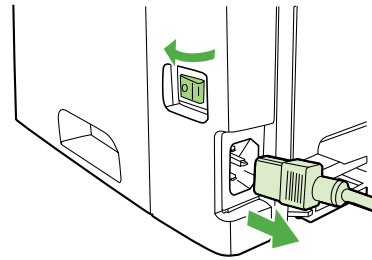

# Installation & Test Guide

For HP LaserJets & MFPs with 144 Pin DIMM

Extending the Resources and Abilities of Your Printer

1

Use the power switch to turn off the printer and then unplug the power cord from the printer.

2

Unplug all remaining cables and cords from the printer.

3

Carefully open the DIMM access door located on the left side of the printer.

4

Remove the DIMM from the anti-static bag it came in, grasping the DIMM along the top edge away from the gold contacts.

5

The DIMM has a notch cut in the edge between some of the gold contacts. Orient the DIMM so this notch aligns with the bump in the printer's connector and insert the DIMM into the connector.

6

Press the DIMM body in until the metal retaining pins click.