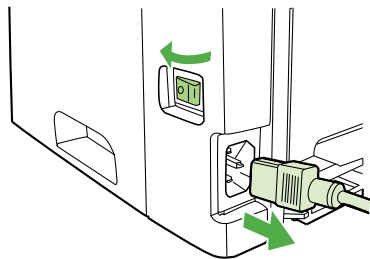

Installation & Test Guide

For HP LaserJets & MFPs with 144 Pin DIMM

Extending the Resources and Abilities of Your Printer

1

Use the power switch to turn off the printer and then unplug the power cord from the printer.

2

Unplug all remaining cables and cords from the printer.

3

Carefully open the DIMM access door located on the left side of the printer.

4

Remove the DIMM from the anti-static bag it came in, grasping the DIMM along the top edge away from the gold contacts.

5

The DIMM has a notch cut in the edge between some of the gold contacts. Orient the DIMM so this notch aligns with the bump in the printer's connector and insert the DIMM into the connector.

6

Press the DIMM body in until the metal retaining pins click.