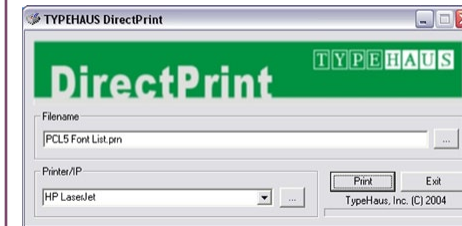

5

The DIMM has a notch cut in the edge between some of the gold contacts. Orient the DIMM so this notch aligns with the bump in the printer's connector and insert the DIMM into the connector.

6

Press the DIMM body in until the metal retaining pins click.

7

Close the DIMM access door, reconnect all cables and cords, then turn the power switch on.

Congratulations!

You are now ready to print MICR using your printer. The CD that came with your MICR Font Solution contains an application for testing the new capabilities.