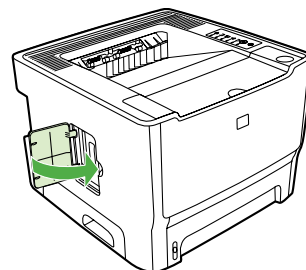

2

Unplug all remaining cables and cords from the printer.

3

Carefully open the DIMM access door located on the left side of the printer.

4

Remove the DIMM from the anti-static bag it came in, grasping the DIMM along the top edge away from the gold contacts.

5

The DIMM has a notch cut in the edge between some of the gold contacts. Orient the DIMM so this notch aligns with the bump in the printer's connector and insert the DIMM into the connector.

6

Press the DIMM body in until the metal retaining pins click.