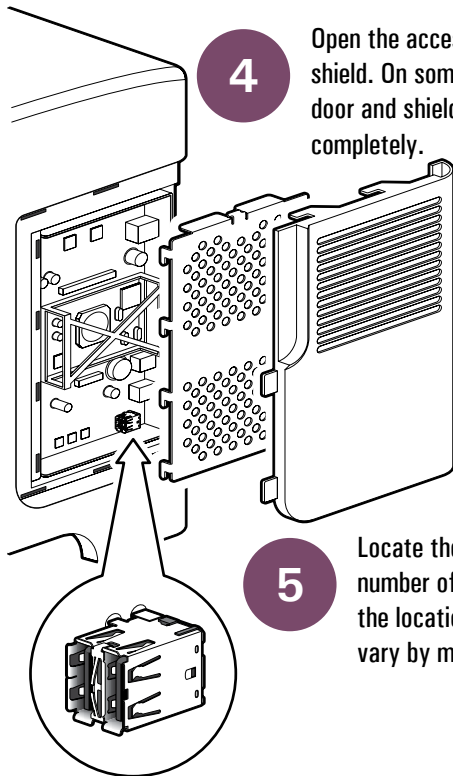

# Installation & Test Guide

For HP LaserJets & MFPs with HP FutureSmart USB(2)

Extending the Resources and Abilities of Your Printer

**WARNING:** Do not insert your MICR Font Solution USB device into your PC or any system other than your printer. PCs and other systems can automatically erase the device. The device is only compatible with the USB connectors located *inside* your printer.

**1** Use the power switch to turn off the printer and then unplug the power cord from the printer.

**2** Unplug all remaining cables and cords from the printer.

**3** Locate the access door located on the side of the printer. The location can vary by model.

**4** Open the access door and metal shield. On some models the door and shield may remove completely.

**5** Locate the USB connectors. The number of USB connectors, and the location and orientation can vary by model.