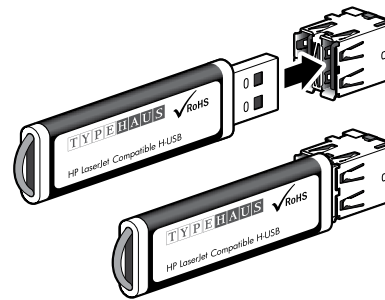

**1** Use the power switch to turn off the printer and then unplug the power cord from the printer.

**2** Unplug all remaining cables and cords from the printer.

**3** Locate the access door located on the side of the printer. The location can vary by model.

**4** Open the access door and metal shield. On some models the door and shield may remove completely.

**5** Locate the USB connectors. The number of USB connectors, and the location and orientation can vary by model.