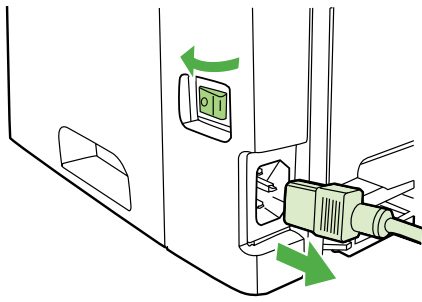

Installation & Test Guide

For HP LaserJets & MFPs with Host USB(1)

Extending the Resources and Abilities of Your Printer

WARNING: Do not insert your MICR Font Solution USB device into your PC or any system other than your printer. PCs and other systems can automatically erase the device. The device is only compatible with the USB connectors located *inside* your printer.

1 Use the power switch to turn off the printer and then unplug the power cord from the printer.

2 Unplug all remaining cables and cords from the printer.

3 Locate the access door located on the side of the printer. The location can vary by model.

4 Open the access door and metal shield. On some models the door and shield may remove completely.

5 Locate the USB connectors. The number of USB connectors, and the location and orientation can vary by model.