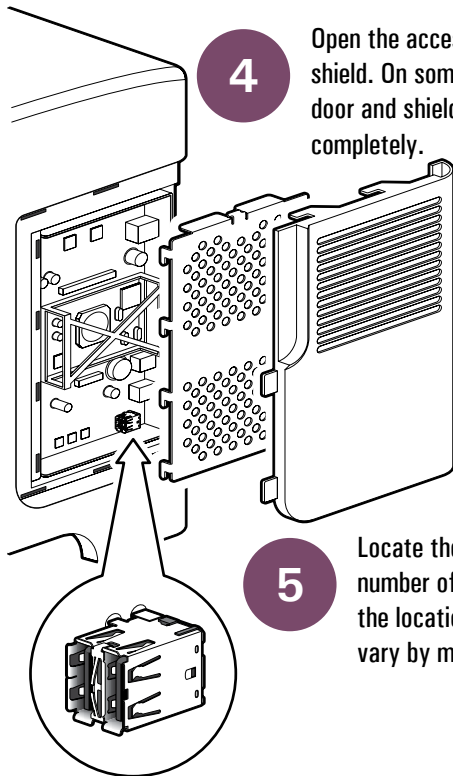

Installation & Test Guide

For HP LaserJets & MFPs with Host USB(1)

Extending the Resources and Abilities of Your Printer

WARNING: Do not insert your MICR Font Solution USB device into your PC or any system other than your printer. PCs and other systems can automatically erase the device. The device is only compatible with the USB connectors located *inside* your printer.

1 Use the power switch to turn off the printer and then unplug the power cord from the printer.

2 Unplug all remaining cables and cords from the printer.

3 Locate the access door located on the side of the printer. The location can vary by model.

4 Open the access door and metal shield. On some models the door and shield may remove completely.

5 Locate the USB connectors. The number of USB connectors, and the location and orientation can vary by model.