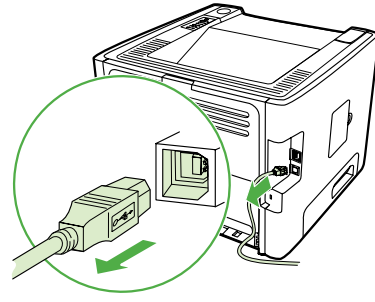

Installation & Test Guide

For HP LaserJets & MFPs with Host USB(1)

Extending the Resources and Abilities of Your Printer

WARNING: Do not insert your MICR Font Solution USB device into your PC or any system other than your printer. PCs and other systems can automatically erase the device. The device is only compatible with the USB connectors located *inside* your printer.

1 Use the power switch to turn off the printer and then unplug the power cord from the printer.

2 Unplug all remaining cables and cords from the printer.

3 Locate the access door located on the side of the printer. The location can vary by model.

4 Open the access door and metal shield. On some models the door and shield may remove completely.

5 Locate the USB connectors. The number of USB connectors, and the location and orientation can vary by model.