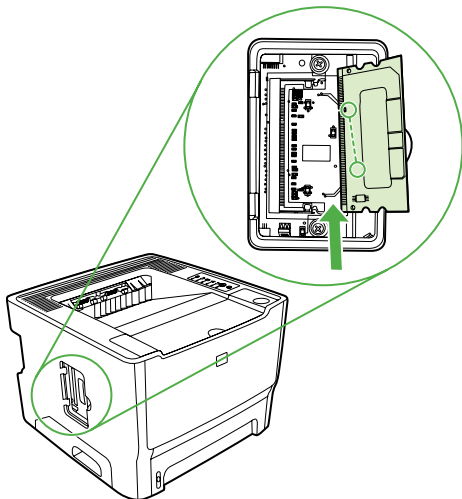

2

Unplug all remaining cables and cords from the printer.

3

Carefully open the DIMM access door located on the left side of the printer.

4

Remove the DIMM from the anti-static bag it came in, grasping the DIMM along the top edge away from the gold contacts.

5

The DIMM has a notch cut in the edge between some of the gold contacts. Orient the DIMM so this notch aligns with the bump in the printer's connector and insert the DIMM into the connector.

6

Press the DIMM body in until the metal retaining pins click.