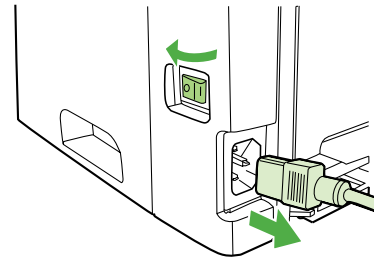

MICR (E-13B) Font Solution

Installation & Test Guide

For HP LaserJets & MFPs with 100 Pin DIMM

TYPEHAUS

Extending the Resources and Abilities of Your Printer

Congratulations!

You are now ready to print MICR using your printer. To test your MICR Font Solution, simply use your printer's control panel to print a PCL Font List. On most printers, select "Information" and then "Print PCL Font List".

See the reverse side of this sheet for an example of the first page of a PCL Font List showing the MICR Font Solution font. The PCL Font List may vary a little between different printer models, but the MICR font will be shown somewhere in the list.

PCL5 Font Selection

`Ec(0QEc(s0p8h8.4v0s0b0T`

Character Mapping

MICR	Char	Dec	Hex
0	0	48	30
1	1	49	31
2	2	50	32
3	3	51	33
4	4	52	34
5	5	53	35
6	6	54	36
7	7	55	37
8	8	56	38
9	9	57	39
A	A	65	41
B	B	66	42
C	C	67	43
D	D	68	44

TypeHaus Reorder Part Number: 11B582-36

Solutions
Business Partner

TypeHaus, Inc.
655 Second Street
Encinitas, CA 92024
760.334.3555
www.typehaus.com

© 2010 TypeHaus, Inc. All rights reserved. (2158-100812A)

1

Use the power switch to turn off the printer and then unplug the power cord from the printer.