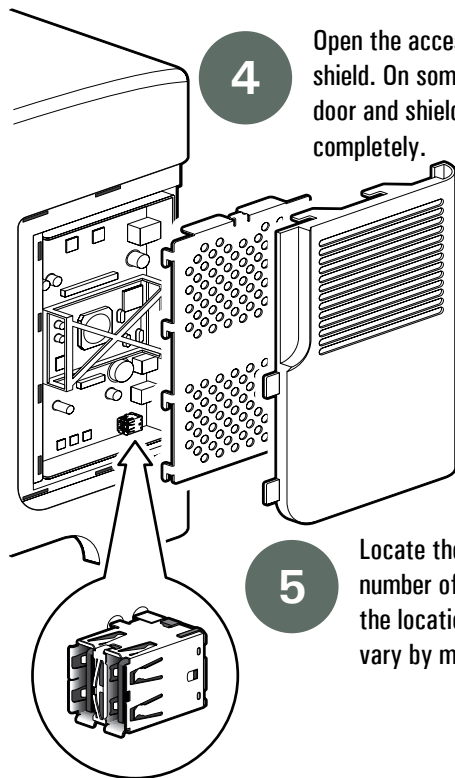

Installation & Test Guide

For HP LaserJets & MFPs with FutureSmart Host USB(2)

Extending the Resources and Abilities of Your Printer

WARNING: Do not insert your LaserJet Flash Memory USB device into your PC or any system other than your printer. PCs and other systems can automatically erase the device. The device is only compatible with the USB connectors located *inside* your printer.

1 Use the power switch to turn off the printer and then unplug the power cord from the printer.

2 Unplug all remaining cables and cords from the printer.

3 Locate the access door located on the side of the printer. The location can vary by model.

4 Open the access door and metal shield. On some models the door and shield may remove completely.

5 Locate the USB connectors. The number of USB connectors, and the location and orientation can vary by model.