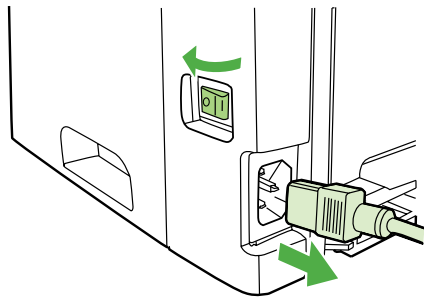

Installation & Test Guide

For HP LaserJets & MFPs with FutureSmart Host USB(2)

Extending the Resources and Abilities of Your Printer

WARNING: Do not insert your LaserJet Flash Memory USB device into your PC or any system other than your printer. PCs and other systems can automatically erase the device. The device is only compatible with the USB connectors located *inside* your printer.

1 Use the power switch to turn off the printer and then unplug the power cord from the printer.

2 Unplug all remaining cables and cords from the printer.

3 Locate the access door located on the side of the printer. The location can vary by model.

4 Open the access door and metal shield. On some models the door and shield may remove completely.

5 Locate the USB connectors. The number of USB connectors, and the location and orientation can vary by model.