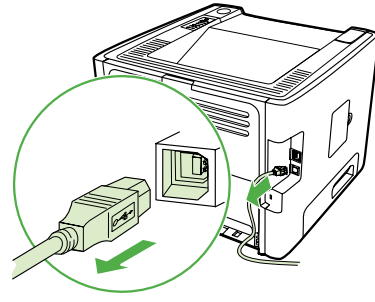

Installation & Test Guide

For HP LaserJets & MFPs with FutureSmart Host USB(2)

Extending the Resources and Abilities of Your Printer

WARNING: Do not insert your LaserJet Flash Memory USB device into your PC or any system other than your printer. PCs and other systems can automatically erase the device. The device is only compatible with the USB connectors located *inside* your printer.

1 Use the power switch to turn off the printer and then unplug the power cord from the printer.

2 Unplug all remaining cables and cords from the printer.

3 Locate the access door located on the side of the printer. The location can vary by model.

4 Open the access door and metal shield. On some models the door and shield may remove completely.

5 Locate the USB connectors. The number of USB connectors, and the location and orientation can vary by model.