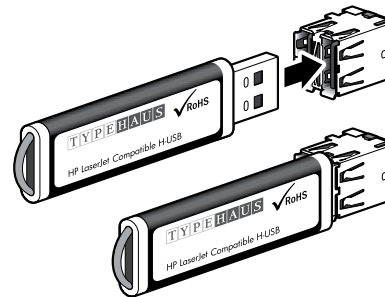

1 Use the power switch to turn off the printer and then unplug the power cord from the printer.

2 Unplug all remaining cables and cords from the printer.

3 Locate the access door located on the side of the printer. The location can vary by model.

4 Open the access door and metal shield. On some models the door and shield may remove completely.

5 Locate the USB connectors. The number of USB connectors, and the location and orientation can vary by model.