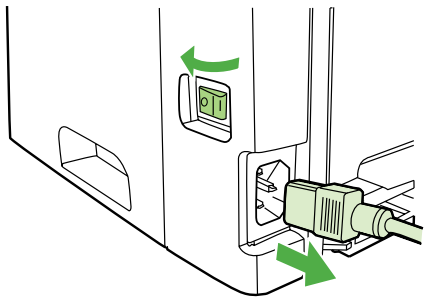

Installation & Test Guide

For HP LaserJets & MFPs with Host USB(1)

Extending the Resources and Abilities of Your Printer

WARNING: Do not insert your LaserJet Flash Memory USB device into your PC or any system other than your printer. PCs and other systems can automatically erase the device. The device is only compatible with the USB connectors located *inside* your printer.

1 Use the power switch to turn off the printer and then unplug the power cord from the printer.

2 Unplug all remaining cables and cords from the printer.

3 Locate the access door located on the side of the printer. The location can vary by model.

4 Open the access door and metal shield. On some models the door and shield may remove completely.

5 Locate the USB connectors. The number of USB connectors, and the location and orientation can vary by model.