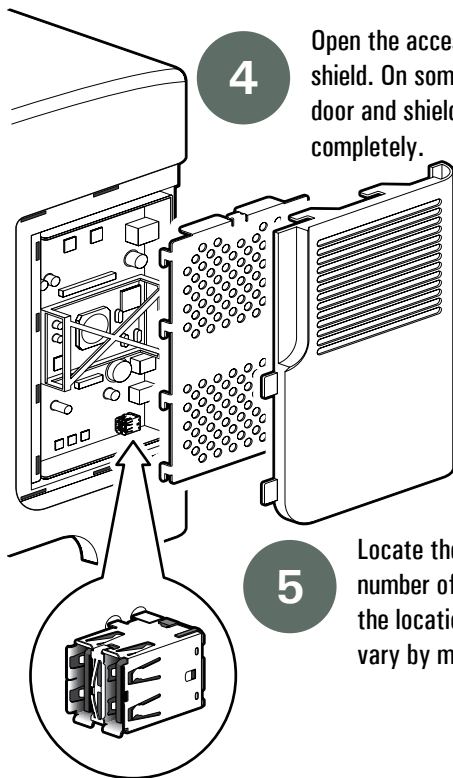

Installation & Test Guide

For HP LaserJets & MFPs with Host USB(1)

Extending the Resources and Abilities of Your Printer

WARNING: Do not insert your LaserJet Flash Memory USB device into your PC or any system other than your printer. PCs and other systems can automatically erase the device. The device is only compatible with the USB connectors located *inside* your printer.

1 Use the power switch to turn off the printer and then unplug the power cord from the printer.

2 Unplug all remaining cables and cords from the printer.

3 Locate the access door located on the side of the printer. The location can vary by model.

4 Open the access door and metal shield. On some models the door and shield may remove completely.

5 Locate the USB connectors. The number of USB connectors, and the location and orientation can vary by model.