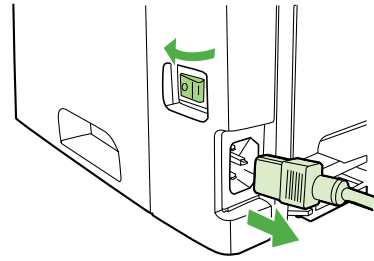

Installation & Test Guide

For HP LaserJets & MFPs with 100 Pin DIMM

Extending the Resources and Abilities of Your Printer

1

Use the power switch to turn off the printer and then unplug the power cord from the printer.

2

Unplug all remaining cables and cords from the printer.

3

Carefully open the DIMM access door located on the left side of the printer.

4

Remove the DIMM from the anti-static bag it came in, grasping the DIMM along the top edge away from the gold contacts.

5

The DIMM has a notch cut in the edge between some of the gold contacts. Orient the DIMM so this notch aligns with the bump in the printer's connector and insert the DIMM into the connector.

6

Press the DIMM body in until the metal retaining pins click.