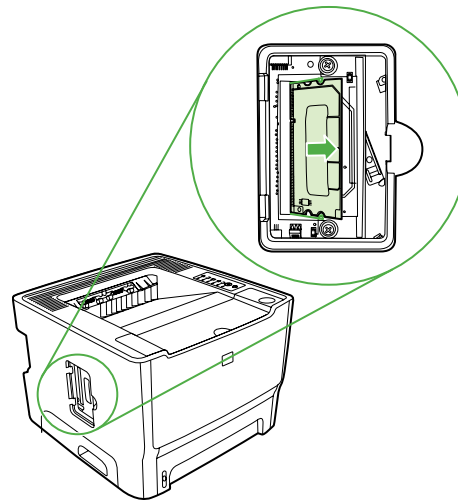

Installation & Test Guide

For HP LaserJets & MFPs with 100 Pin DIMM

Extending the Resources and Abilities of Your Printer

1

Use the power switch to turn off the printer and then unplug the power cord from the printer.

2

Unplug all remaining cables and cords from the printer.

3

Carefully open the DIMM access door located on the left side of the printer.

4

Remove the DIMM from the anti-static bag it came in, grasping the DIMM along the top edge away from the gold contacts.

5

The DIMM has a notch cut in the edge between some of the gold contacts. Orient the DIMM so this notch aligns with the bump in the printer's connector and insert the DIMM into the connector.

6

Press the DIMM body in until the metal retaining pins click.