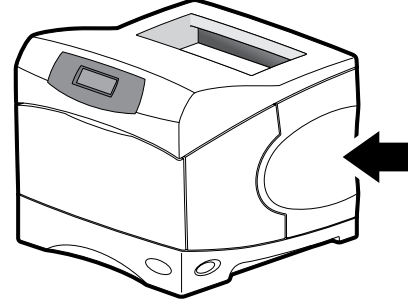

LaserJet Flash Memory

Installation & Test Guide

For HP LaserJets & MFPs with Compact Flash

TYPEHAUS

Extending the Resources and Abilities of Your Printer

1

Use the power switch to turn off the printer and then unplug the power cord from the printer.

2

Unplug all remaining cables and cords from the printer.

3

Locate the access door located on the side of the printer. The location can vary by model.

4

Open the access door and metal shield. On some models the door and shield may remove completely.

5

Locate the compact flash (CF) connectors. The number of CF connectors, and the location and orientation can vary by model.

6

Insert the LaserJet Flash Memory into any open CF connector. Do not remove any existing CF cards. The card will only insert in one orientation. If it does not slide easily, rotate it and try again. A very small amount of extra pressure will be necessary at the very end to make sure the card is completely plugged into the short pins at the base of the connector. Never use strong force. Strong force may damage your printer.