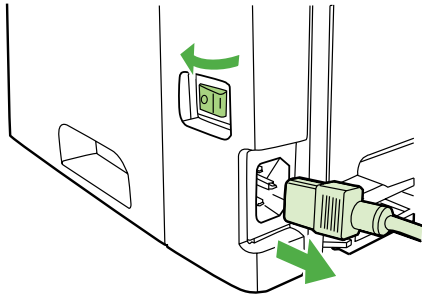

LaserJet Flash Memory

Installation & Test Guide

For HP LaserJets & MFPs with Compact Flash

TYPEHAUS

Extending the Resources and Abilities of Your Printer

1

Use the power switch to turn off the printer and then unplug the power cord from the printer.

2

Unplug all remaining cables and cords from the printer.

3

Locate the access door located on the side of the printer. The location can vary by model.

4

Open the access door and metal shield. On some models the door and shield may remove completely.

5

Locate the compact flash (CF) connectors. The number of CF connectors, and the location and orientation can vary by model.

6

Insert the LaserJet Flash Memory into any open CF connector. Do not remove any existing CF cards. The card will only insert in one orientation. If it does not slide easily, rotate it and try again. A very small amount of extra pressure will be necessary at the very end to make sure the card is completely plugged into the short pins at the base of the connector. Never use strong force. Strong force may damage your printer.