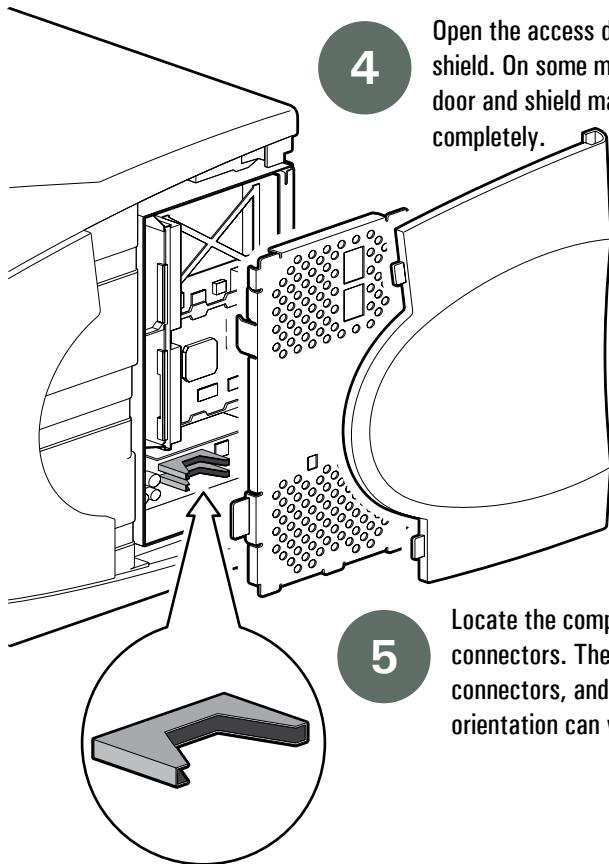

LaserJet Flash Memory

Installation & Test Guide

For HP LaserJets & MFPs with Compact Flash

TYPEHAUS

Extending the Resources and Abilities of Your Printer

1

Use the power switch to turn off the printer and then unplug the power cord from the printer.

2

Unplug all remaining cables and cords from the printer.

3

Locate the access door located on the side of the printer. The location can vary by model.

4

Open the access door and metal shield. On some models the door and shield may remove completely.

5

Locate the compact flash (CF) connectors. The number of CF connectors, and the location and orientation can vary by model.

6

Insert the LaserJet Flash Memory into any open CF connector. Do not remove any existing CF cards. The card will only insert in one orientation. If it does not slide easily, rotate it and try again. A very small amount of extra pressure will be necessary at the very end to make sure the card is completely plugged into the short pins at the base of the connector. Never use strong force. Strong force may damage your printer.