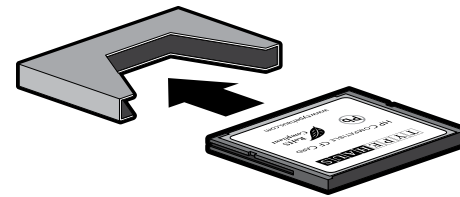

2

Unplug all remaining cables and cords from the printer.

3

Locate the access door located on the side of the printer. The location can vary by model.

4

Open the access door and metal shield. On some models the door and shield may remove completely.

5

Locate the compact flash (CF) connectors. The number of CF connectors, and the location and orientation can vary by model.

6

Insert the LaserJet Flash Memory into any open CF connector. Do not remove any existing CF cards. The card will only insert in one orientation. If it does not slide easily, rotate it and try again. A very small amount of extra pressure will be necessary at the very end to make sure the card is completely plugged into the short pins at the base of the connector. Never use strong force. Strong force may damage your printer.