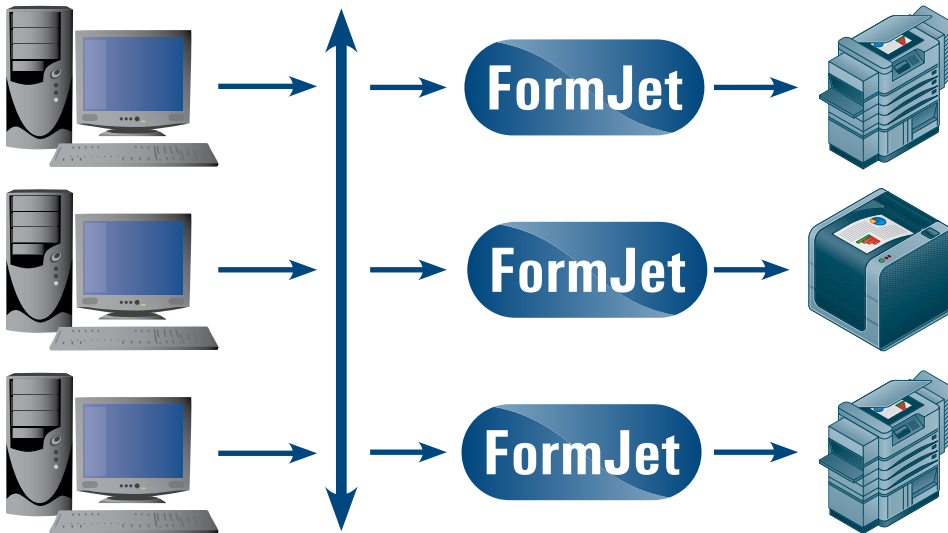

FormJet® Pro

On-the-Fly eForms & Print Job Reformatting

- ✓ eForms
- ✓ Automatic Barcoding
- ✓ Print Job Reformatting

FormJet Pro sits between your printer and your network. It automatically assumes the network properties of your printer, and appears to all clients as the original printer. FormJet accepts print jobs bound for the printer, reprocesses them to fulfill your company's modernization goals, then forwards the jobs to the printer. No modifying your ERP, EMR, or other enterprise systems. No additions to your sensitive servers.

Reprocessing can include simply adding barcodes or electronic form backgrounds to eliminate purchasing preprinted forms. More sophisticated reprocessing can extract data from existing print jobs for complete reformatting to produce entirely new modernized output. Since FormJet Pro never retains any of the print job data, no potential exists for violating HIPPA or other privacy regulations.

FormJet Pro arrives as a small powerful standalone device with your solution preinstalled. Just use the included network cable to connect the FormJet between your printer and network. No configuration required. The FormJet automatically adopts the printer's network configuration settings.