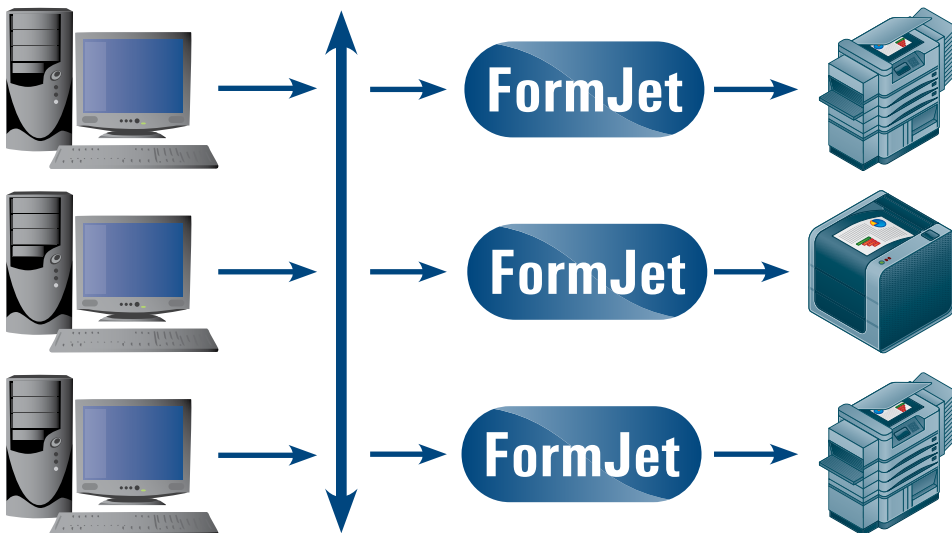

## FormJet<sup>®</sup> Internal

On-the-Fly eForms & Print Job Reformatting

- ✓ eForms
- ✓ Automatic Barcoding
- ✓ Print Job Reformatting

FormJet Internal install in an expansion slot located within HP LaserJet printers. FormJet accepts print jobs bound for the printer, reprocesses them to fulfill your company's modernization goals, then forwards the jobs for printing. No modifying your ERP, EMR, or other enterprise systems. No additions to your sensitive servers.

Reprocessing can include simply adding barcodes or electronic form backgrounds to eliminate purchasing preprinted forms. More sophisticated reprocessing can extract data from existing print jobs for complete reformatting to produce entirely new modernized output. Since FormJet Internal never retains any of the print job data, no potential exists for violating HIPPA or other privacy regulations.

FormJet Internal arrives as a small add-in module with your solution preinstalled. The module easily installs in an expansion slot located in most enterprise class HP LaserJet printers. No configuration required.